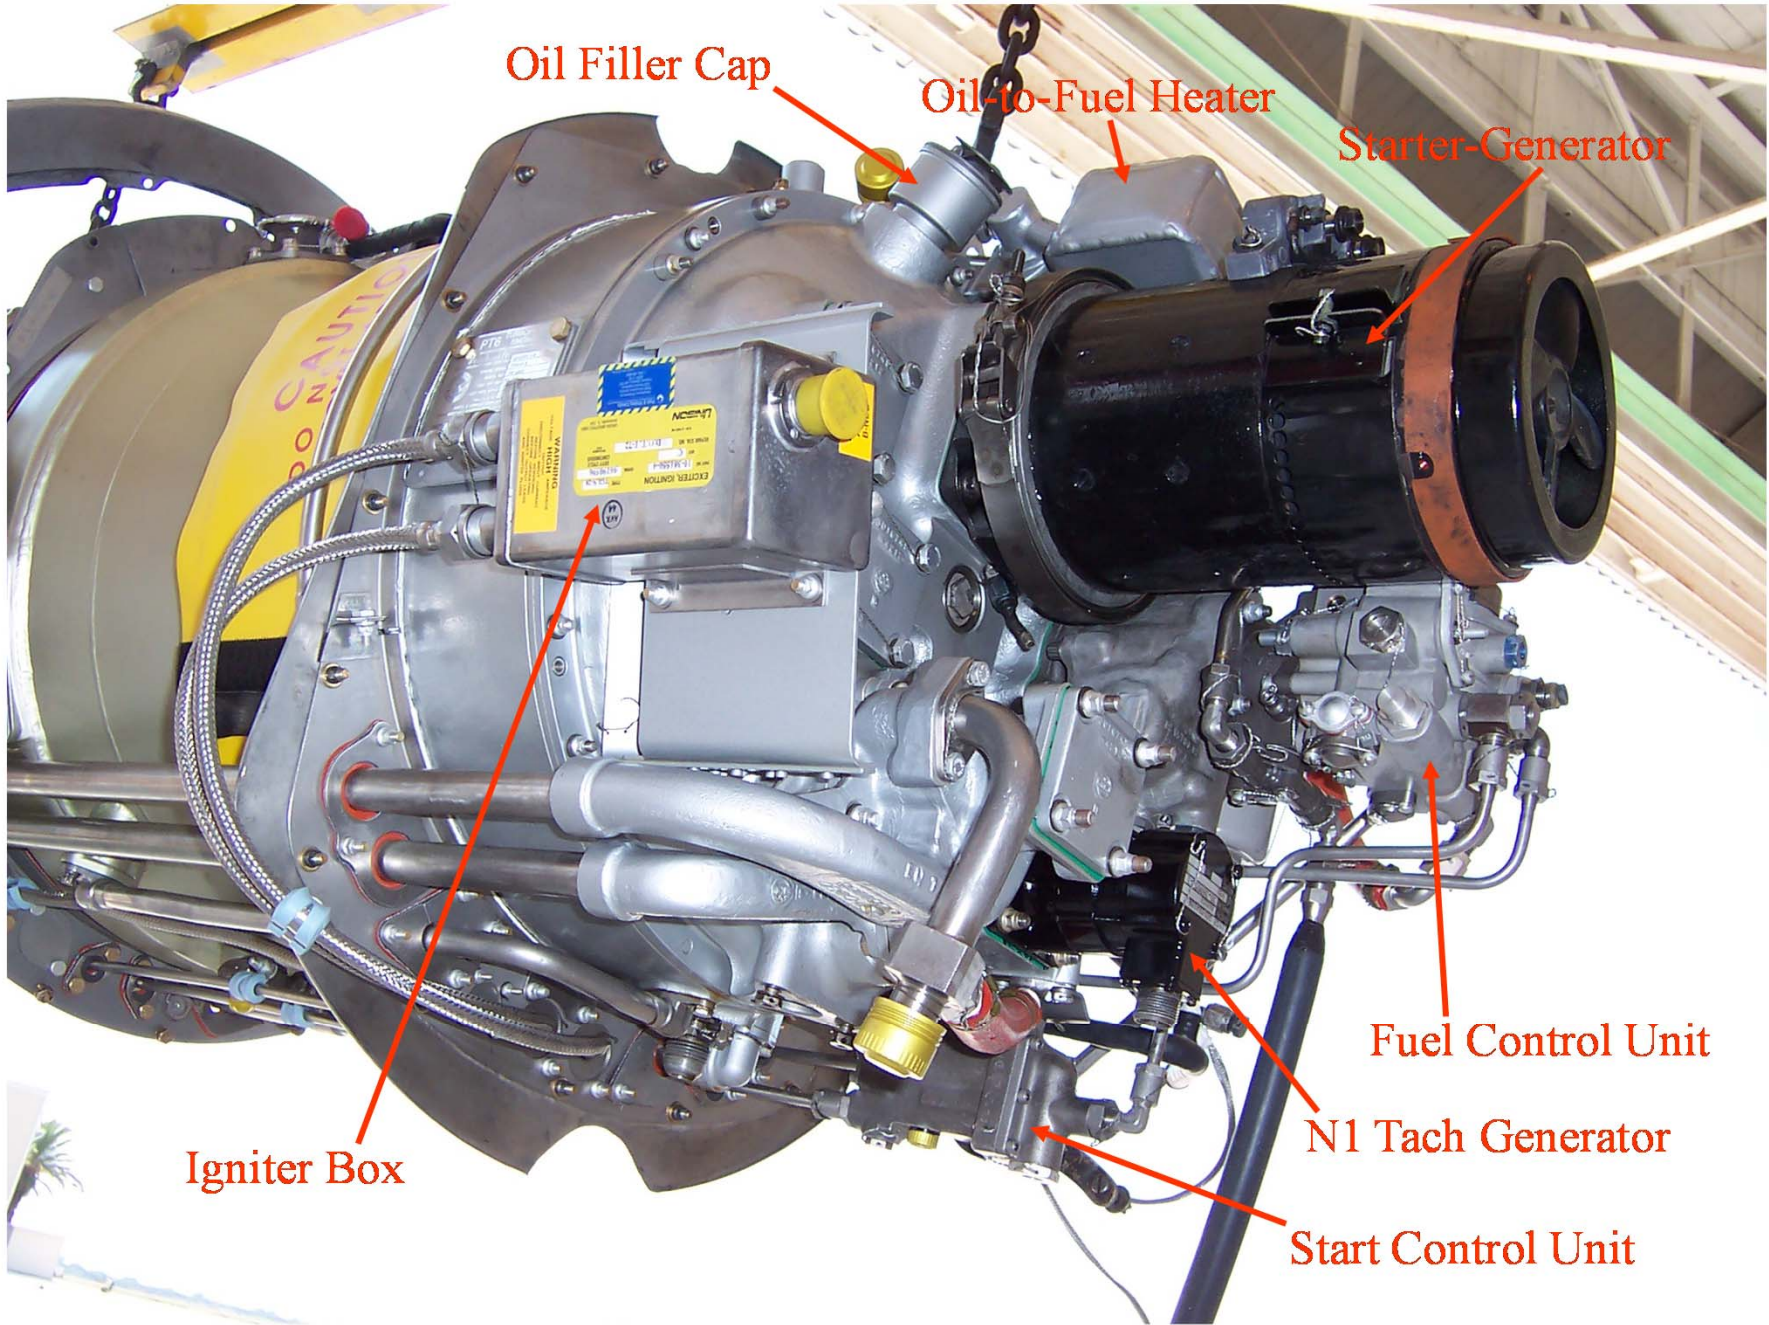

Propeller Shaft

Primary Prop Governor

Torque Transmitter

Fuel Nozzles

Auto Ignition Pressure Switch

Auto Feather Pressure Switch

Overspeed Governor

Primary Prop Governor

Torque Transmitter

Igniter Plug

Prop Tach Generator

Propeller Shaft

Oil Filler Cap

Oil-to-Fuel Heater

Starter-Generator

Igniter Box

Fuel Control Unit

N1 Tach Generator

Start Control Unit

Oil-to-Fuel Heater

Starter-Generator

Engine Driven Fuel Pump

Start Control Unit

Fuel Control Unit