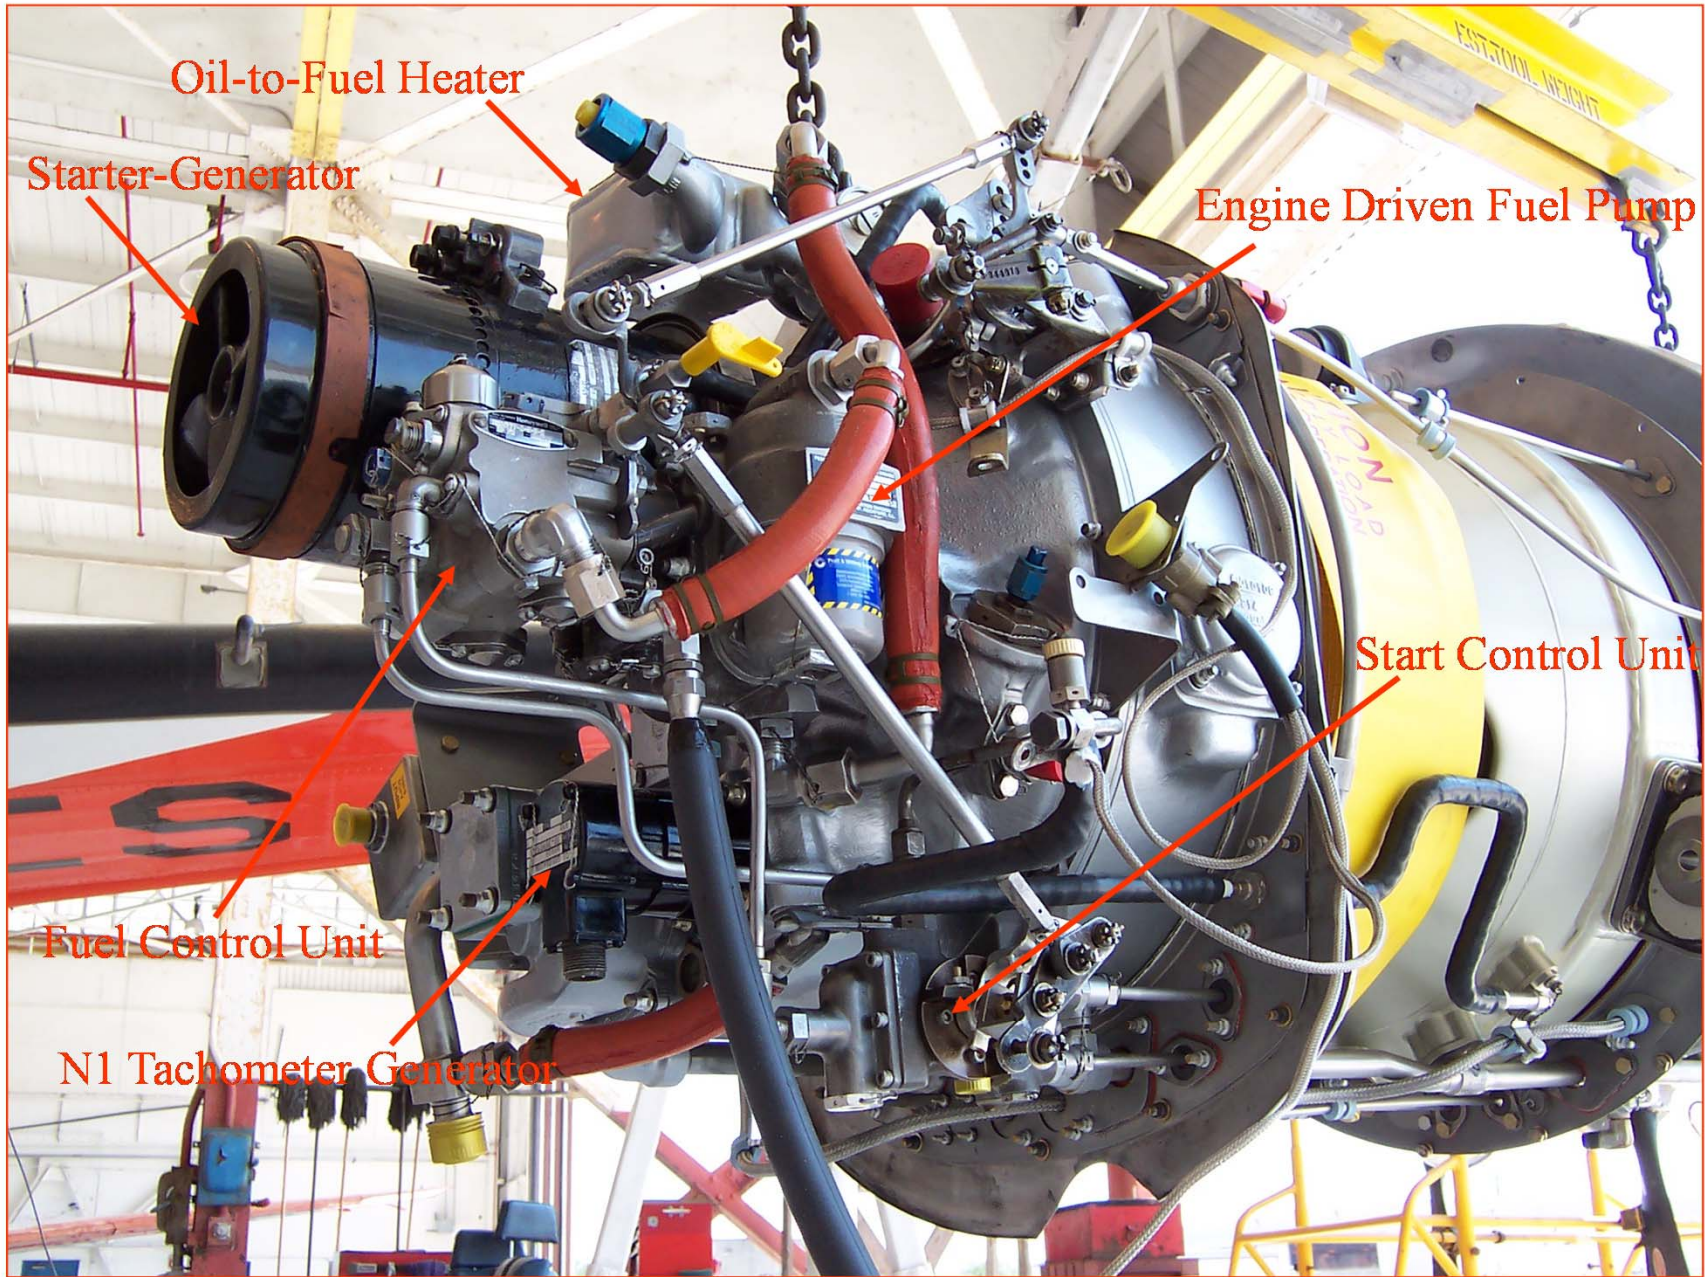

Propeller Shaft

Primary Prop Governor

Torque Transmitter

Fuel Nozzles

Auto Ignition Pressure Switch

Auto Feather Pressure Switch

Overspeed Governor

Primary Prop Governor

Torque Transmitter

Igniter Plug

Prop Tach Generator

Propeller Shaft

Oil Filler Cap

Oil-to-Fuel Heater

Starter-Generator

Igniter Box

Fuel Control Unit

N1 Tach Generator

Start Control Unit

Oil-to-Fuel Heater

Starter-Generator

Engine Driven Fuel Pump

Start Control Unit

Fuel Control Unit