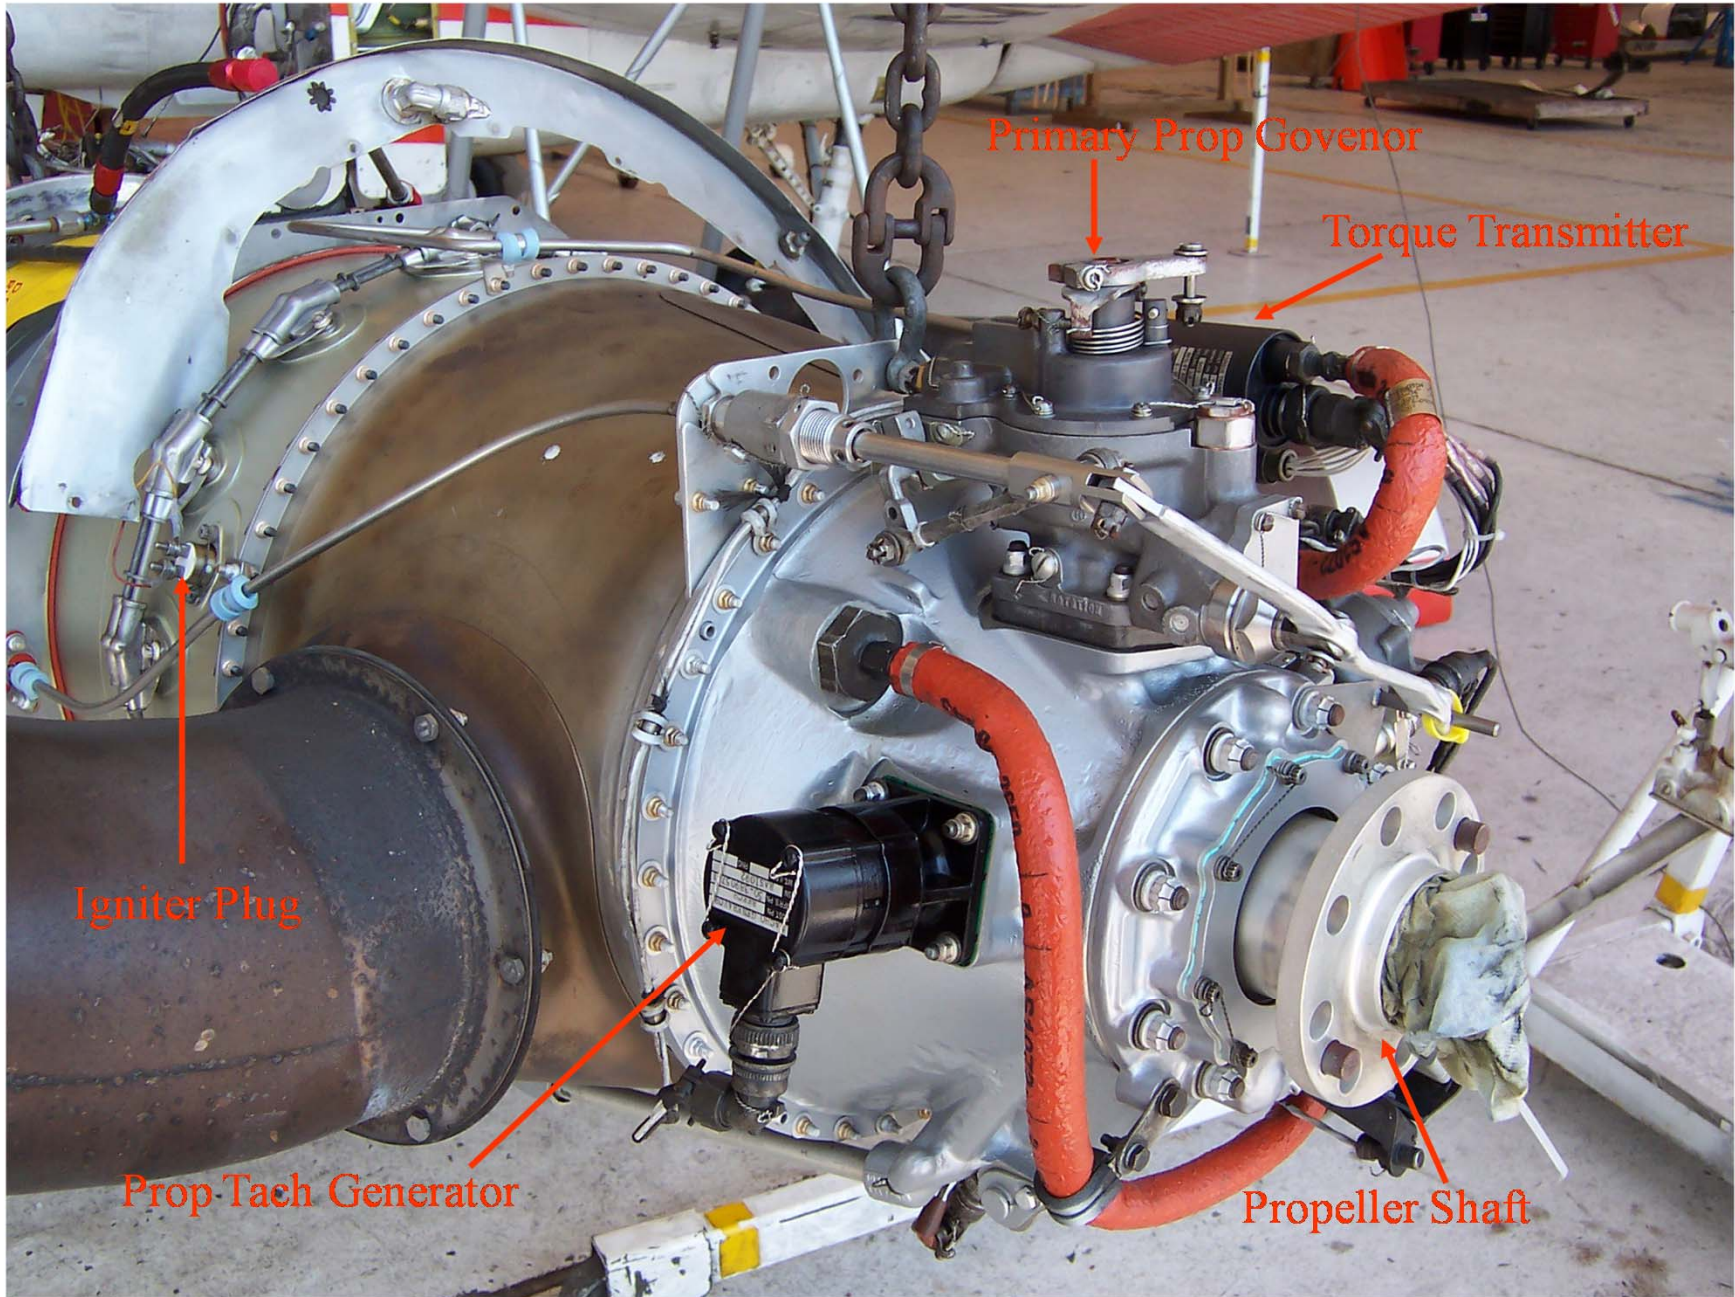

Propeller Shaft

Primary Prop Governor

Torque Transmitter

Fuel Nozzles

Auto Ignition Pressure Switch

Auto Feather Pressure Switch

Overspeed Governor

Primary Prop Governor

Torque Transmitter

Igniter Plug

Prop Tach Generator

Propeller Shaft

Oil Filler Cap

Oil-to-Fuel Heater

Starter-Generator

Igniter Box

Fuel Control Unit

N1 Tach Generator

Start Control Unit

Oil-to-Fuel Heater

Starter-Generator

Engine Driven Fuel Pump

Start Control Unit

Fuel Control Unit

N1 Tachometer Generator